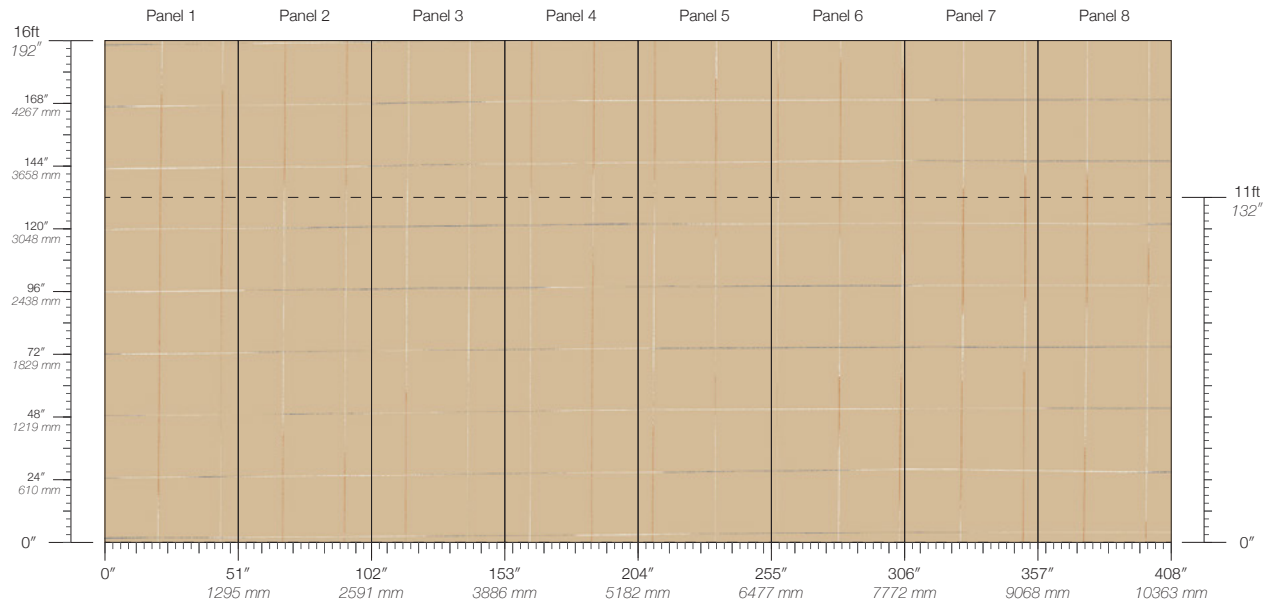

COLOR
Badem

ITEM
2101

CONTENT
Type II Vinyl

PANEL WIDTH
51" / 1295 mm trimmed

PANEL HEIGHT
132" / 3353 mm standard
192" / 4877 mm extended

REPEAT
Non-repeating

STOCK
Made to order

LEAD TIME
4 weeks to print